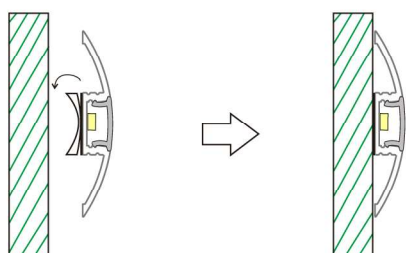

Surface Mounting LED Aluminum Profile

LED Aluminum profile 1~3meter

Transparent Frosted Milky

PC Cover

Endcaps *2
1 with hole; 1 without hole.

Bracket Endcaps *2
1 with hole; 1 without hole.

Service Environment and Installation:

1, With double-sided tap

1, With Bracket end caps