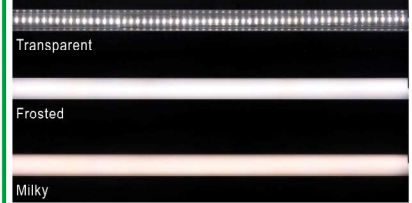

Surface Mounting LED Aluminum Profile

LED Aluminum profile 1~3meter

Transparent Frosted Milky

PC Cover

Endcaps *2
1 with hole; 1 without hole.

Bracket Endcaps *2
1 with hole; 1 without hole.

Service Environment and Installation:

1, With double-sided tap

1, With Bracket end caps