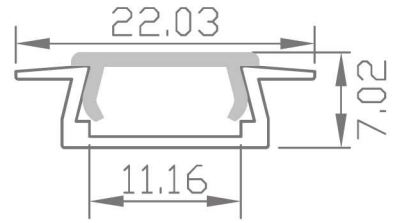

# Recessed LED Aluminum Profile

LED Aluminum profile 1~3meter

PC Cover

Plastic Endcaps \*2  
1 with hole; 1 without hole.