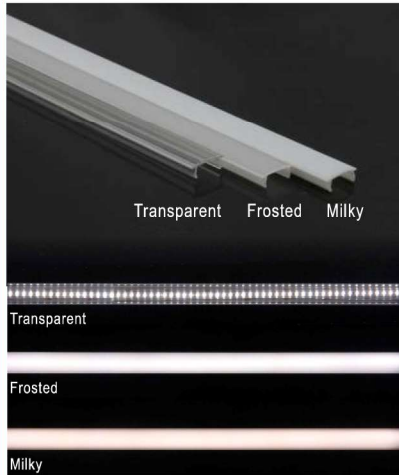

# Recessed LED Aluminum Profile

LED Aluminum profile 1~3meter

PC Cover

Plastic Endcaps \*2  
1 with hole; 1 without hole.