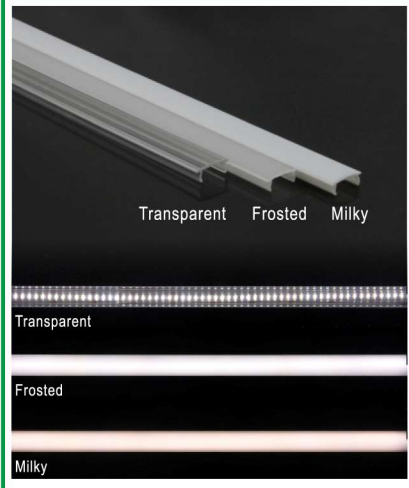

Corner LED Aluminum Profile

LED Aluminum profile 1~3meter

Transparent Frosted Milky

Transparent

Frosted

Milky

PC Cover

Endcaps *2
1 with hole; 1 without hole.

Mounting clip *2
Plastic

Service Environment and Installation:

1, With clip

2, With double-sided tap