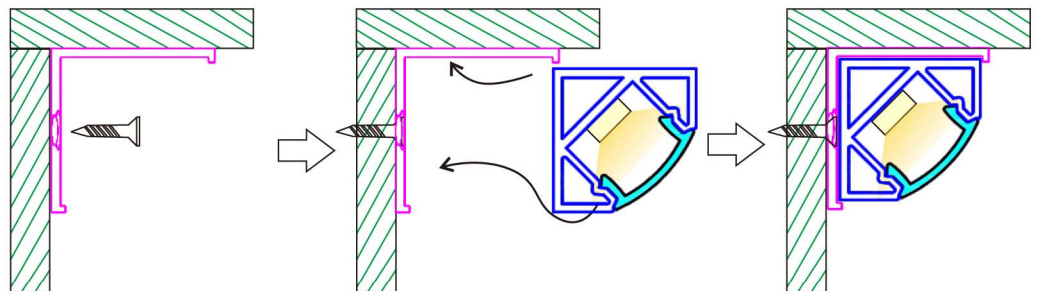

Corner LED Aluminum Profile

LED Aluminum profile 1~3meter

Transparent Frosted Milky

Transparent

Frosted

Milky

PC Cover

Endcaps *2
1 with hole; 1 without hole.

Mounting clip *2
Plastic

Service Environment and Installation:

1, With clip

2, With double-sided tap