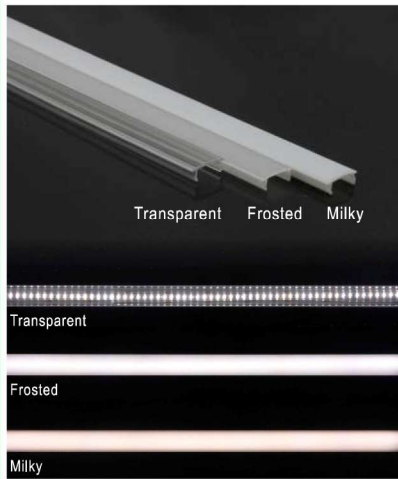

Wall and ceiling edge LED Aluminum Profile

LED Aluminum profile 1~2meter

Transparent Frosted Milky

Transparent

Frosted

Milky

PC Cover

Endcaps *2 + Screws

1 with hole; 1 without hole.

Metal Mounting clip *2

Service Environment and Installation:

1, With clip