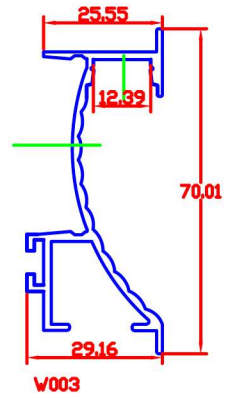

Wall and ceiling edge LED Aluminum Profile

LED Aluminum profile 1~2meter

Transparent Frosted Milky

Transparent

Frosted

Milky

PC Cover

Endcaps *2 + Screws

1 with hole; 1 without hole.

Metal Mounting clip *2

Service Environment and Installation:

1, With clip